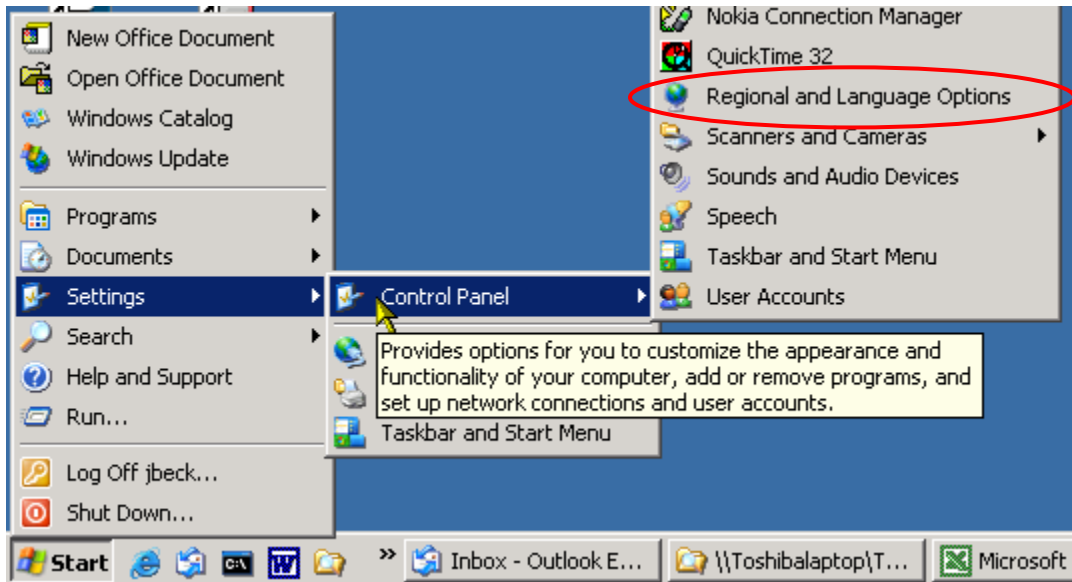

Setting up the US International Keyboard for WindowsXP

Setting up the US International Keyboard for WindowsXP