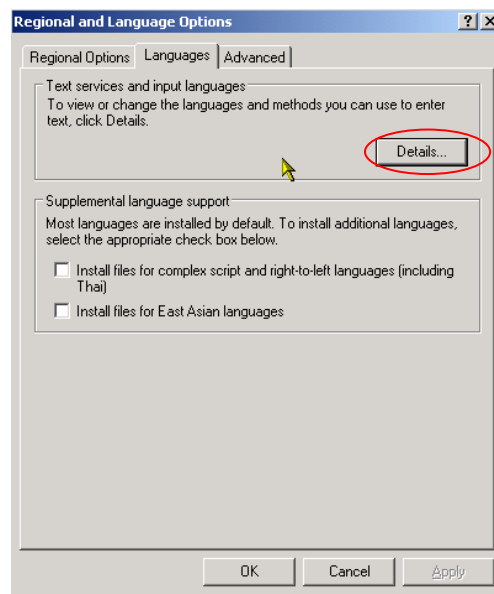

Setting up the US International Keyboard for WindowsXP

Setting up the US International Keyboard for WindowsXP