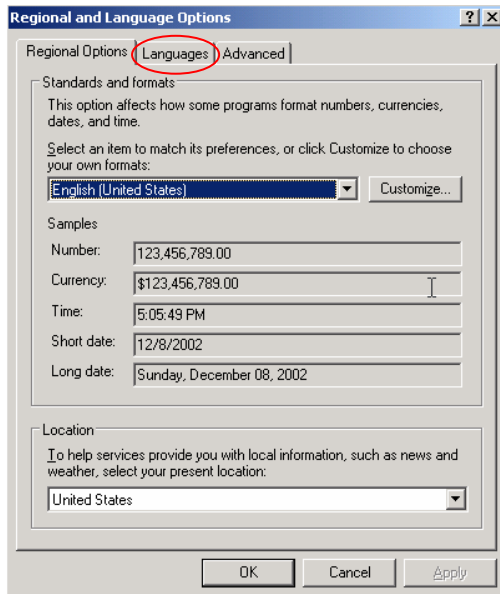

Setting up the US International Keyboard for WindowsXP

Setting up the US International Keyboard for WindowsXP