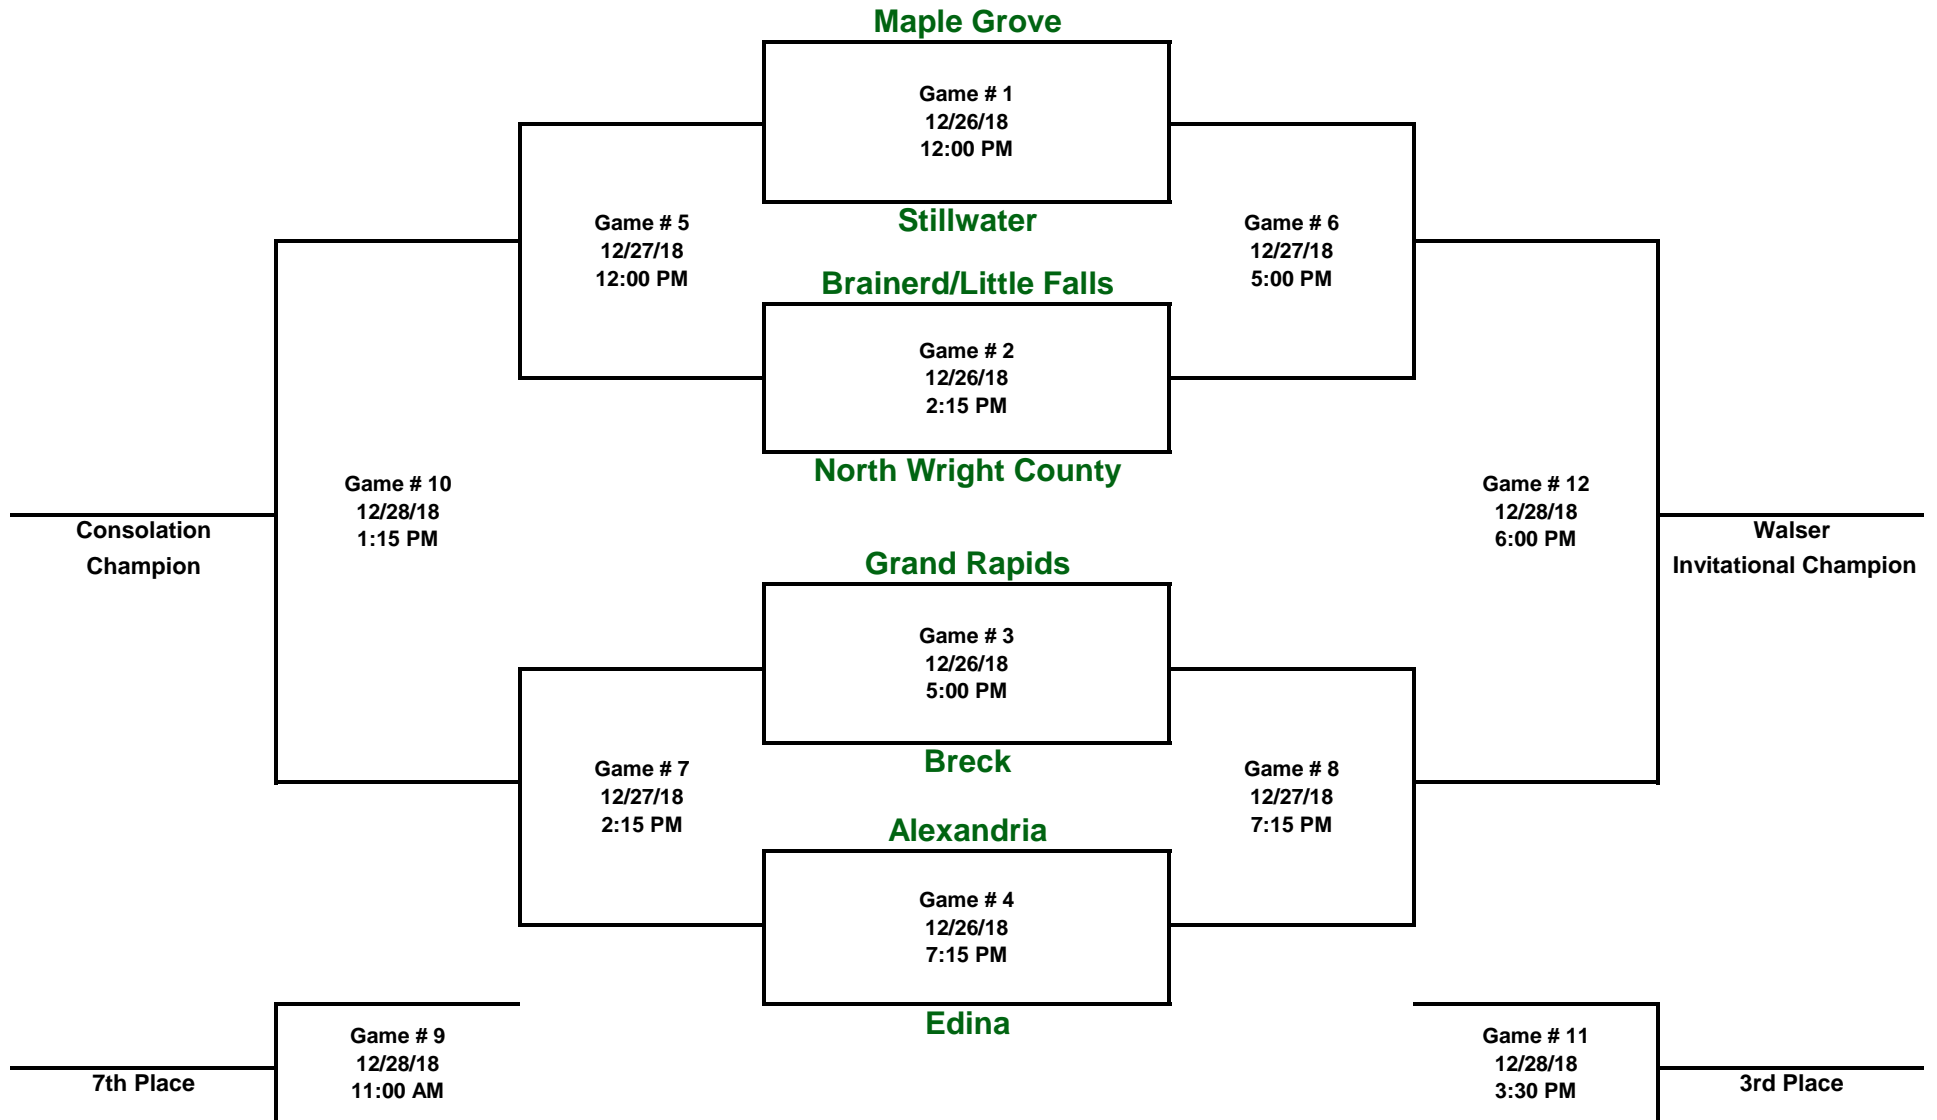

Walser Invitational

12th Annual Girls Hockey Tournament

Varsity Brackets

West Rink

*Team on bottom is the home team and will wear white

Walser Invitational

12th Annual Girls Hockey Tournament

JV Brackets

South Rink

*Team on bottom is the home team and will wear white