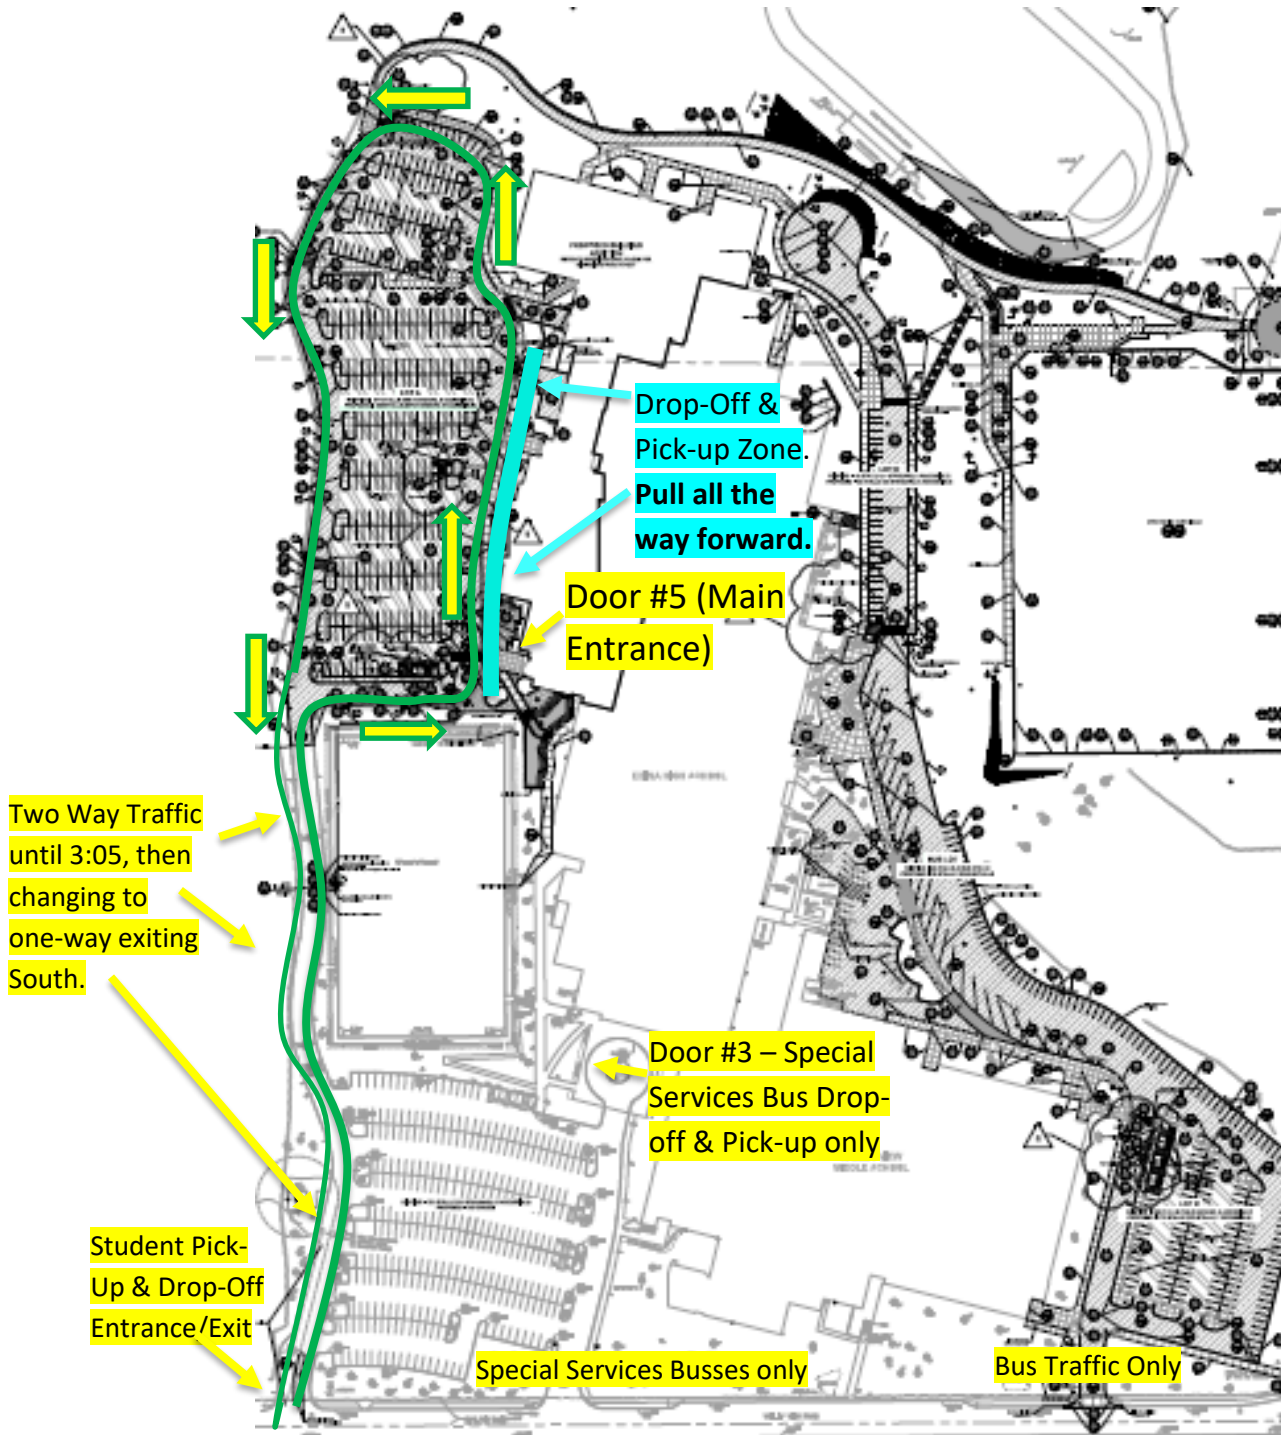

Edina High School Traffic Flow Map: Drop-off and Pick-ups

On Valley View Road: Please follow directions from EHS Traffic Security