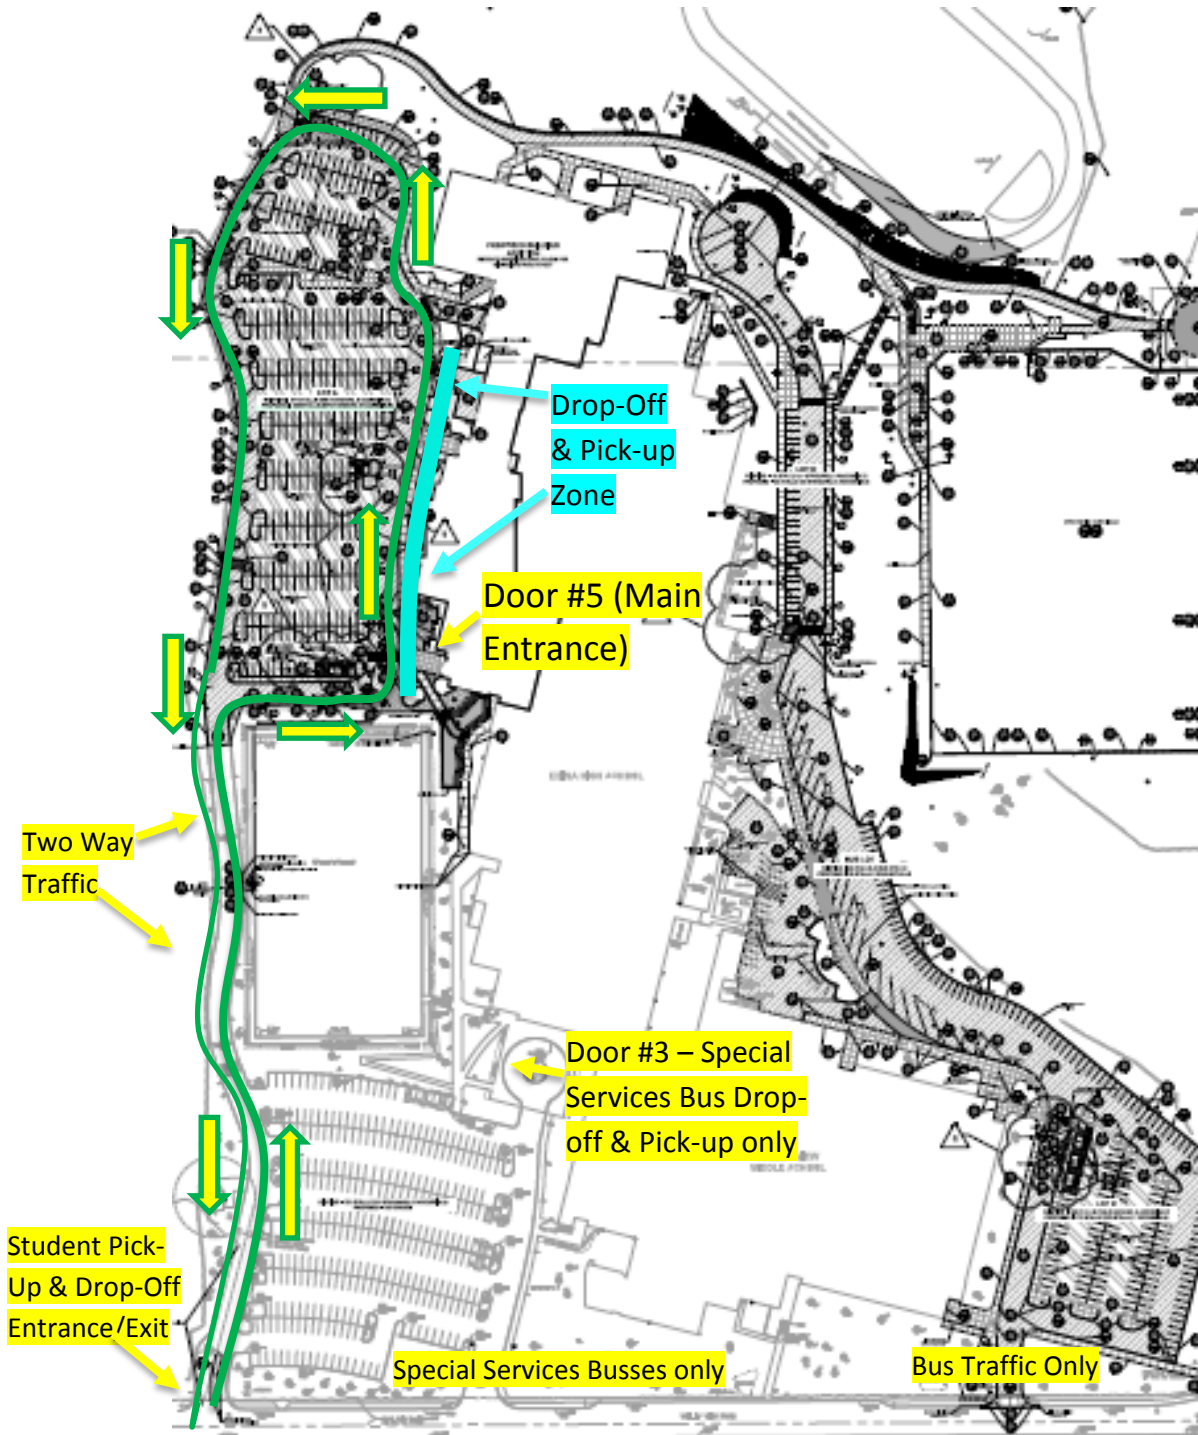

# Edina High School Traffic Flow Map: Drop-off and Pick-ups

On Valley View Road: Please follow directions from EHS Traffic Security